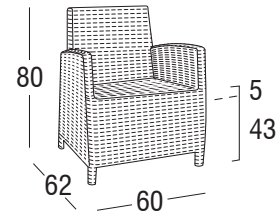

Design: Studio Balutto Associati
Product: Armchair
Sizes: **cm 60x62x80h (23,6"x24,4"x31,5"h)**
seat **cm 43h (17"h)**
with cushion **cm 48h (19"h)**

FEATURES

Frame: Aluminum, polyester powder coated (Akzo Nobel).
Glides: Polyester colour chocolate
Weaving: Sunloom (polyester-pvc)
Finishing: Chocolate

Seat cushion: Open cell in expanded polyurethane, draining

Net weight unit 12
Gross weight unit 15
Units per package 1
Package sizes cm 63x65x83h
Package volume m³ 0,34
Stackable NO

FINISHING

UV, marine environment, scratch resistant